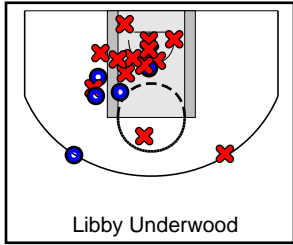

Rye A Team

12/13/12 Rye A Team at Cooperative Middle School

	1	2	3	4	T
Rye A Team	10	8	8	2	28
Cooperative	15	13	4	14	46

#	Name	G	MIN	FGM	FGA	FG%	2PM	2PA	2P%	3PM	3PA	3P%	FTM	FTA	FT%	OREB	DREB	REB	AST	STL	BLK	DEF	TO	PF	CHG	PM	PTS
4	Libby Underwood	1	32	4	18	.222	3	16	.188	1	2	.500	6	8	.750	0	0	0	0	5	2	0	5	0	0	-17	15
10	Maddie Guerin	1	8	0	1	.000	0	1	.000	0	0	.000	2	2	1.000	0	0	0	0	0	0	0	1	1	0	10	2
12	Daria Moody	1	2	0	0	.000	0	0	.000	0	0	.000	0	0	.000	0	0	0	0	0	0	0	1	1	0	-10	0
14	Erin Dennehy	1	23	3	8	.375	1	4	.250	2	4	.500	0	0	.000	0	0	0	0	0	1	0	3	3	0	-8	8
20	Christine Kelly	1	0	0	1	.000	0	1	.000	0	0	.000	0	0	.000	0	0	0	0	0	0	0	1	0	0	-10	0
21	Kelly Kendall	1	1	0	1	.000	0	1	.000	0	0	.000	0	0	.000	0	0	0	0	0	0	0	1	0	0	-5	0
22	Greta Ferdinand	1	14	1	2	.500	0	0	.000	1	2	.500	0	0	.000	0	0	0	0	0	0	0	0	3	0	-8	3
23	Sydney Ludes	1	14	0	0	.000	0	0	.000	0	0	.000	0	0	.000	0	0	0	0	0	0	0	1	0	0	2	0
24	Mary Ellen MacMillan	1	9	0	1	.000	0	1	.000	0	0	.000	0	0	.000	0	0	0	0	0	0	0	3	1	0	-10	0
25	Tori Pacquette	1	5	0	0	.000	0	0	.000	0	0	.000	0	0	.000	0	0	0	0	0	0	0	0	2	0	-14	0
32	Jeanna Tibbetts	1	20	0	0	.000	0	0	.000	0	0	.000	0	0	.000	0	0	0	0	0	0	0	1	0	0	-11	0
33	Morgan Kroitsch	1	14	0	1	.000	0	1	.000	0	0	.000	0	0	.000	0	0	0	0	0	0	0	1	1	0	-15	0
34	Sammy Prial	1	18	0	1	.000	0	1	.000	0	0	.000	0	0	.000	0	0	0	0	0	1	0	1	3	0	3	0
	TEAM	0	0	0	0	.000	0	0	.000	0	0	.000	0	0	.000	0	0	0	0	0	0	0	0	0	0	0	0
	TOTALS	1	32	8	34	.235	4	26	.154	4	8	.500	8	10	.800	0	0	0	0	5	4	0	19	15	0	-18	28