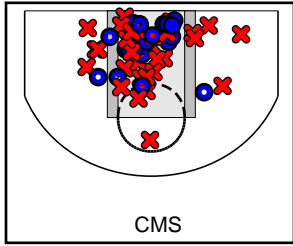

Rye A Team

12/13/12 Rye A Team at Cooperative Middle School

	1	2	3	4	T
Rye A Team	10	8	8	2	28
Cooperative	15	13	4	14	46

#	Name	G	MIN	FGM	FGA	FG%	2PM	2PA	2P%	3PM	3PA	3P%	FTM	FTA	FT%	OREB	DREB	REB	AST	STL	BLK	DEF	TO	PF	CHG	PM	PTS
4	Libby Underwood	1	32	4	18	.222	3	16	.188	1	2	.500	6	8	.750	0	0	0	0	5	2	0	5	0	0	-17	15
10	Maddie Guerin	1	8	0	1	.000	0	1	.000	0	0	.000	2	2	1.000	0	0	0	0	0	0	0	1	1	0	10	2
12	Daria Moody	1	2	0	0	.000	0	0	.000	0	0	.000	0	0	.000	0	0	0	0	0	0	0	1	1	0	-10	0
14	Erin Dennehy	1	23	3	8	.375	1	4	.250	2	4	.500	0	0	.000	0	0	0	0	0	1	0	3	3	0	-8	8
20	Christine Kelly	1	0	0	1	.000	0	1	.000	0	0	.000	0	0	.000	0	0	0	0	0	0	0	1	0	0	-10	0
21	Kelly Kendall	1	1	0	1	.000	0	1	.000	0	0	.000	0	0	.000	0	0	0	0	0	0	0	1	0	0	-5	0
22	Greta Ferdinand	1	14	1	2	.500	0	0	.000	1	2	.500	0	0	.000	0	0	0	0	0	0	0	0	3	0	-8	3
23	Sydney Ludes	1	14	0	0	.000	0	0	.000	0	0	.000	0	0	.000	0	0	0	0	0	0	0	1	0	0	2	0
24	Mary Ellen MacMillan	1	9	0	1	.000	0	1	.000	0	0	.000	0	0	.000	0	0	0	0	0	0	0	3	1	0	-10	0
25	Tori Pacquette	1	5	0	0	.000	0	0	.000	0	0	.000	0	0	.000	0	0	0	0	0	0	0	0	2	0	-14	0
32	Jeanna Tibbetts	1	20	0	0	.000	0	0	.000	0	0	.000	0	0	.000	0	0	0	0	0	0	0	1	0	0	-11	0
33	Morgan Kroitsch	1	14	0	1	.000	0	1	.000	0	0	.000	0	0	.000	0	0	0	0	0	0	0	1	1	0	-15	0
34	Sammy Prial	1	18	0	1	.000	0	1	.000	0	0	.000	0	0	.000	0	0	0	0	0	1	0	1	3	0	3	0
	TEAM	0	0	0	0	.000	0	0	.000	0	0	.000	0	0	.000	0	0	0	0	0	0	0	0	0	0	0	0
	TOTALS	1	32	8	34	.235	4	26	.154	4	8	.500	8	10	.800	0	0	0	0	5	4	0	19	15	0	-18	28

Cooperative Middle School

12/13/12 Rye A Team at Cooperative Middle School

	1	2	3	4	T
Rye A Team	10	8	8	2	28
Cooperative	15	13	4	14	46

#	Name	G	MIN	FGM	FGA	FG%	2PM	2PA	2P%	3PM	3PA	3P%	FTM	FTA	FT%	OREB	DREB	REB	AST	STL	BLK	DEF	TO	PF	CHG	PM	PTS	
0	CMS	1	32	22	55	.400	22	55	.400	0	0	.000	2	12	.167	0	0	0	0	0	0	0	0	0	0	0	19	46
	TEAM	0	0	0	0	.000	0	0	.000	0	0	.000	0	2	.000	0	0	0	0	0	0	0	5	11	0	0	0	
	TOTALS	1	32	22	55	.400	22	55	.400	0	0	.000	2	14	.143	0	0	0	0	0	0	0	5	11	0	18	46	