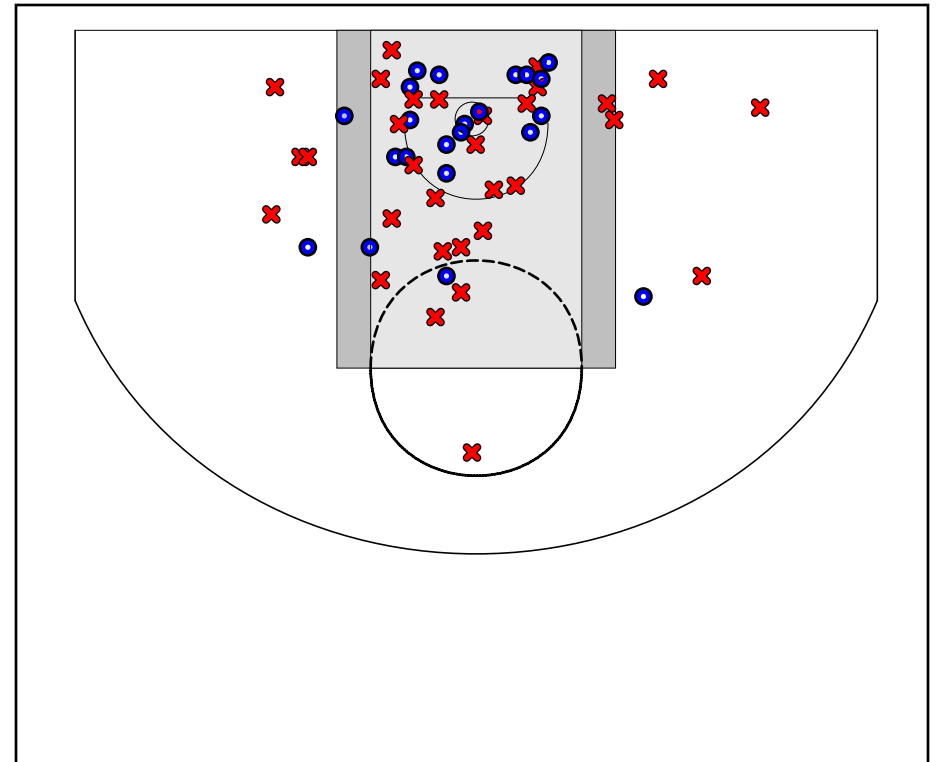

Cooperative Middle School