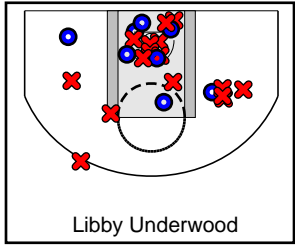

#	Name	G	MIN	FGM	FGA	FG%	2PM	2PA	2P%	3PM	3PA	3P%	FTM	FTA	FT%	OREB	DREB	REB	AST	STL	BLK	DEF	TO	PF	CHG	PM	PTS
4	Libby Underwood	1	25	7	23	.304	7	22	.318	0	1	.000	1	2	.500	0	0	0	1	4	1	0	9	1	0	-4	15
10	Maddie Guerin	1	8	0	0	.000	0	0	.000	0	0	.000	0	0	.000	0	0	0	0	0	0	0	0	2	0	-4	0
12	Daria Moody	1	0	0	0	.000	0	0	.000	0	0	.000	0	0	.000	0	0	0	0	0	0	0	0	0	0	0	0
14	Erin Dennehy	1	24	0	10	.000	0	7	.000	0	3	.000	2	6	.333	0	0	0	1	0	0	0	5	4	0	-4	2
20	Christine Kelly	1	15	0	1	.000	0	1	.000	0	0	.000	0	0	.000	0	0	0	0	0	0	0	0	0	0	-2	0
21	Kelly Kendall	1	21	0	3	.000	0	3	.000	0	0	.000	0	0	.000	0	0	0	0	1	1	0	3	0	0	1	0
22	Greta Ferdinand	1	4	0	2	.000	0	2	.000	0	0	.000	0	0	.000	0	0	0	0	0	0	0	0	0	0	-3	0
23	Sydney Ludes	1	14	0	3	.000	0	3	.000	0	0	.000	0	0	.000	0	0	0	0	2	0	0	2	0	0	-3	0
24	Mary Ellen MacMillan	1	5	0	0	.000	0	0	.000	0	0	.000	0	0	.000	0	0	0	0	0	0	0	0	1	0	-5	0
25	Tori Pacquette	1	14	0	0	.000	0	0	.000	0	0	.000	0	0	.000	0	0	0	0	0	0	0	0	0	0	0	0
32	Jeanna Tibbetts	1	18	0	1	.000	0	1	.000	0	0	.000	0	0	.000	0	0	0	0	0	0	0	1	0	0	-4	0
33	Morgan Kroitsch	1	3	0	1	.000	0	1	.000	0	0	.000	0	0	.000	0	0	0	0	0	0	0	1	0	0	-1	0
34	Sammy Prial	1	15	2	6	.333	2	6	.333	0	0	.000	0	2	.000	0	0	0	0	0	3	0	2	3	0	-3	4
	TEAM	0	0	0	0	.000	0	0	.000	0	0	.000	0	0	.000	0	0	0	0	0	0	0	0	0	0	0	0
	TOTALS	1	32	9	50	.180	9	46	.196	0	4	.000	3	10	.300	0	0	0	2	7	5	0	23	11	0	-7	21