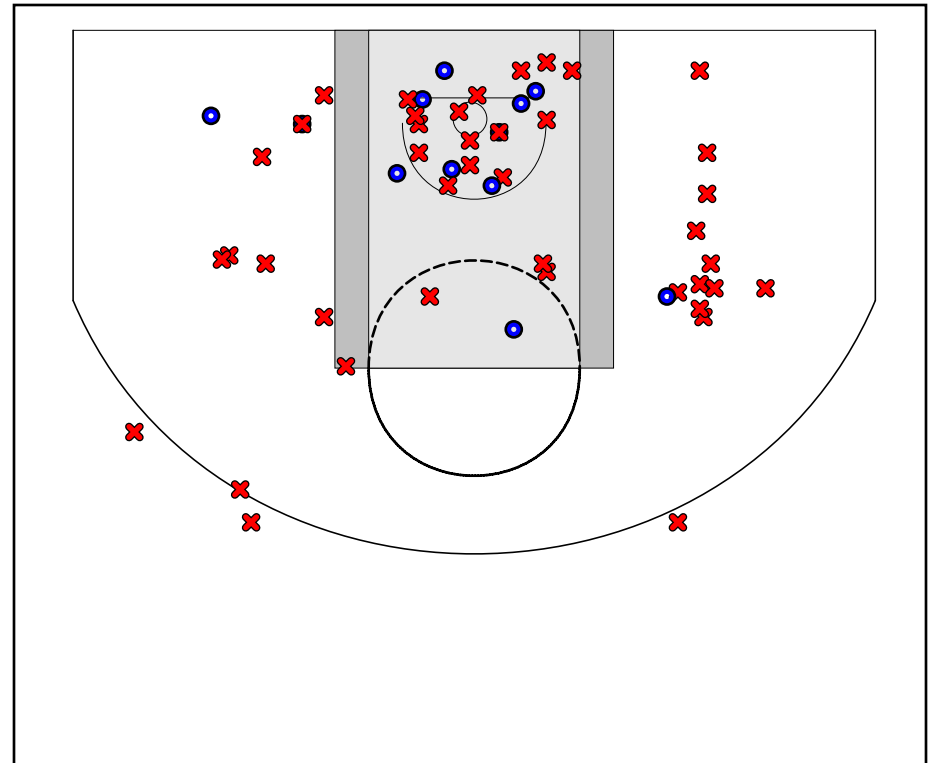

Game Summary Comparison

Statistic	Portsmouth MS	Rye A Team
Points	28	21
<i>Field Goals</i>	12 / 53	9 / 50
<i>2 Point</i>	12 / 53	9 / 46
<i>3 Point</i>	0 / 0	0 / 4
<i>Free Throws</i>	4 / 8	3 / 10
Assists	0	2
Rebounds	0	0
<i>Offensive</i>	0	0
<i>Defensive</i>	0	0
Blocks	0	5
Steals	0	7
Deflections	0	0
Turnovers	12	23
Charges Taken	0	0
Personal Fouls	10	11

Rye A Team