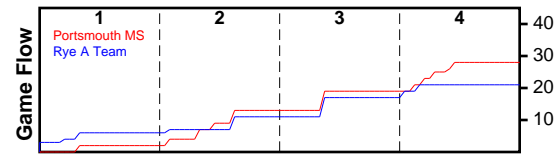

Rye A Team

12/20/12 Portsmouth MS at Rye A Team

	1	2	3	4	T
Portsmouth MS	2	11	6	9	28
Rye A Team	6	5	6	4	21