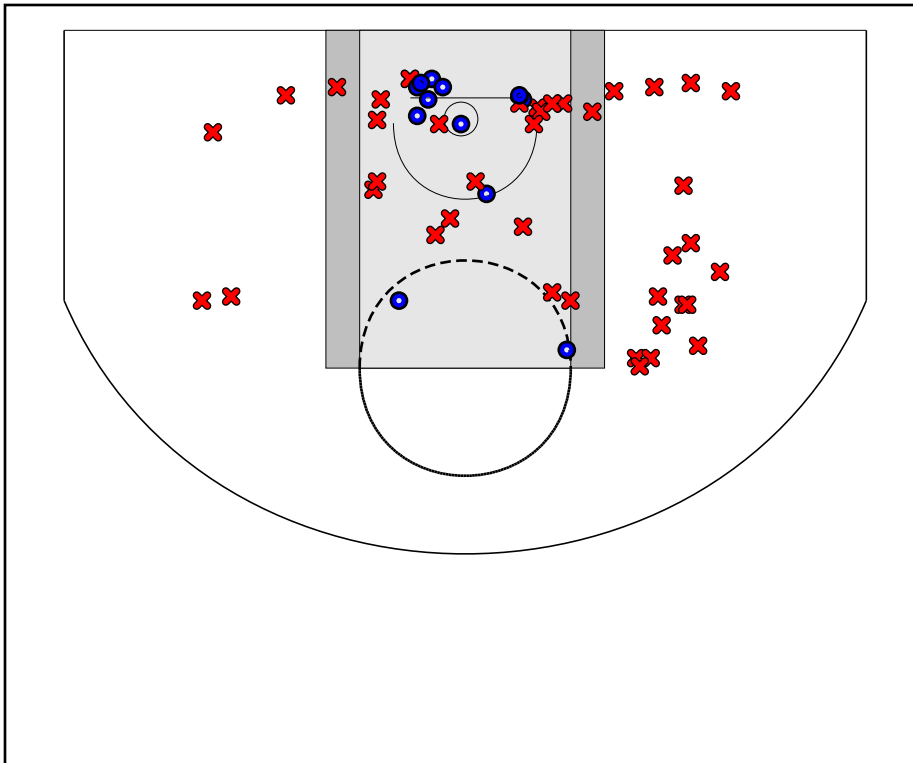

Game Summary Comparison

Statistic	Portsmouth MS	Rye A Team
Points	28	21
<i>Field Goals</i>	12 / 53	9 / 50
<i>2 Point</i>	12 / 53	9 / 46
<i>3 Point</i>	0 / 0	0 / 4
<i>Free Throws</i>	4 / 8	3 / 10
Assists	0	2
Rebounds	0	0
<i>Offensive</i>	0	0
<i>Defensive</i>	0	0
Blocks	0	5
Steals	0	7
Deflections	0	0
Turnovers	12	23
Charges Taken	0	0
Personal Fouls	10	11

Portsmouth MS