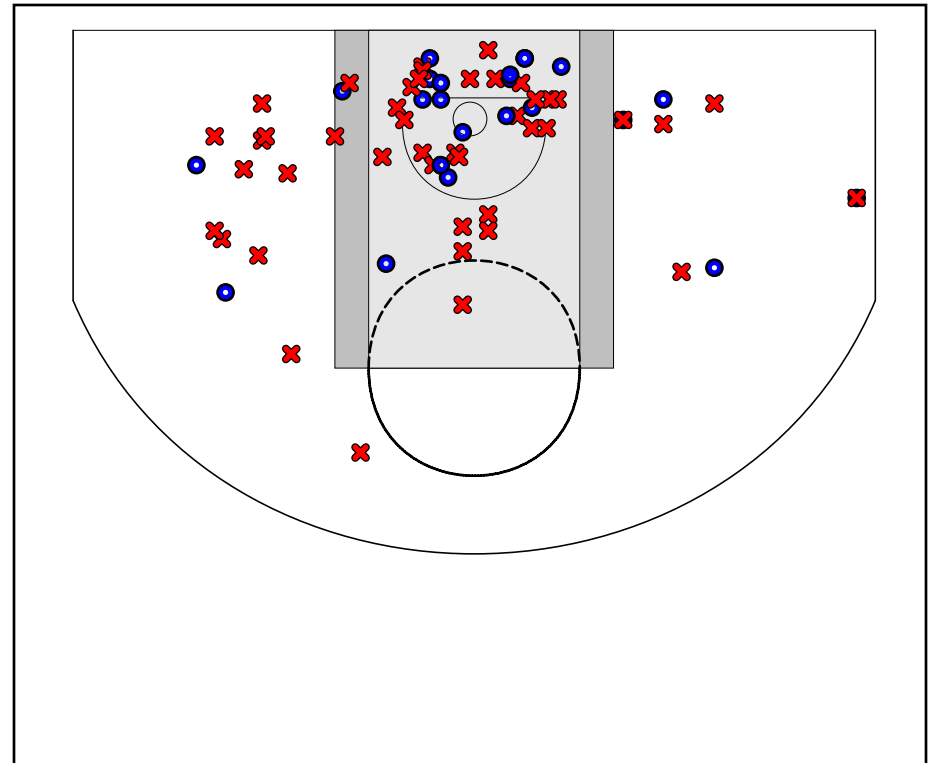

Game Summary Comparison

Statistic	Sacred Heart	Rye A Team
Points	17	36
<i>Field Goals</i>	8 / 42	18 / 62
<i>2 Point</i>	8 / 40	18 / 61
<i>3 Point</i>	0 / 2	0 / 1
<i>Free Throws</i>	1 / 4	0 / 7
Assists	0	5
Rebounds	0	4
<i>Offensive</i>	0	0
<i>Defensive</i>	0	4
Blocks	0	9
Steals	0	8
Deflections	0	0
Turnovers	13	19
Charges Taken	0	0
Personal Fouls	10	6

Sacred Heart

Rye A Team

Sacred Heart Turnovers

Period	Clock	Player	Turnover Type
1st Period	7:17	Team	Other
2nd Period	7:32	Team	Other
2nd Period	7:12	Team	Other
2nd Period	7:12	Team	Other
2nd Period	4:57	Team	Other
3rd Period	7:58	Team	Other
3rd Period	5:41	Team	Other
3rd Period	4:44	Team	Other
4th Period	6:59	Team	Other
4th Period	6:59	Team	Other
4th Period	6:59	Team	Other
4th Period	6:59	Team	Other
4th Period	6:50	Team	Other