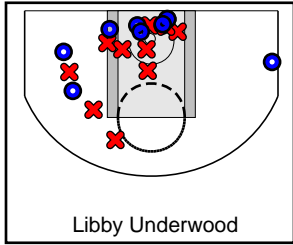

#	Name	G	MIN	FGM	FGA	FG%	2PM	2PA	2P%	3PM	3PA	3P%	FTM	FTA	FT%	OREB	DREB	REB	AST	STL	BLK	DEF	TO	PF	CHG	PM	PTS
4	Libby Underwood	1	30	7	17	.412	7	17	.412	0	0	.000	0	4	.000	0	0	0	3	3	4	0	3	1	0	23	14
10	Maddie Guerin	1	1	0	0	.000	0	0	.000	0	0	.000	0	0	.000	0	0	0	0	0	0	0	0	1	0	1	0
12	Daria Moody	1	9	0	1	.000	0	1	.000	0	0	.000	0	0	.000	0	0	0	0	0	0	0	0	0	0	-2	0
14	Erin Dennehy	1	17	2	9	.222	2	8	.250	0	1	.000	0	0	.000	0	0	0	2	2	2	0	5	0	0	12	4
20	Christine Kelly	1	12	0	2	.000	0	2	.000	0	0	.000	0	0	.000	0	0	0	0	0	0	0	1	0	0	2	0
21	Kelly Kendall	1	17	0	9	.000	0	9	.000	0	0	.000	0	0	.000	0	0	0	0	3	1	0	4	0	0	2	0
22	Greta Ferdinand	1	14	1	2	.500	1	2	.500	0	0	.000	0	0	.000	0	0	0	0	0	0	0	1	0	0	7	2
23	Sydney Ludes	1	17	1	1	1.000	1	1	1.000	0	0	.000	0	0	.000	0	0	0	0	0	1	0	2	0	0	12	2
24	Mary Ellen MacMillan	1	9	0	0	.000	0	0	.000	0	0	.000	0	0	.000	0	0	0	0	0	0	0	3	0	0	15	0
25	Tori Pacquette	1	7	1	2	.500	1	2	.500	0	0	.000	0	0	.000	0	0	0	0	0	0	0	0	1	0	2	2
32	Jeanna Tibbetts	1	9	2	7	.286	2	7	.286	0	0	.000	0	0	.000	0	0	0	0	0	0	0	0	1	0	-4	4
33	Morgan Kroitsch	1	4	0	1	.000	0	1	.000	0	0	.000	0	2	.000	0	0	0	0	0	1	0	0	1	0	6	0
34	Sammy Prial	1	21	4	11	.364	4	11	.364	0	0	.000	0	1	.000	0	4	4	0	0	0	0	0	1	0	17	8
	TEAM	0	0	0	0	.000	0	0	.000	0	0	.000	0	0	.000	0	0	0	0	0	0	0	0	0	0	0	0
	TOTALS	1	32	18	62	.290	18	61	.295	0	1	.000	0	7	.000	0	4	4	5	8	9	0	19	6	0	19	36