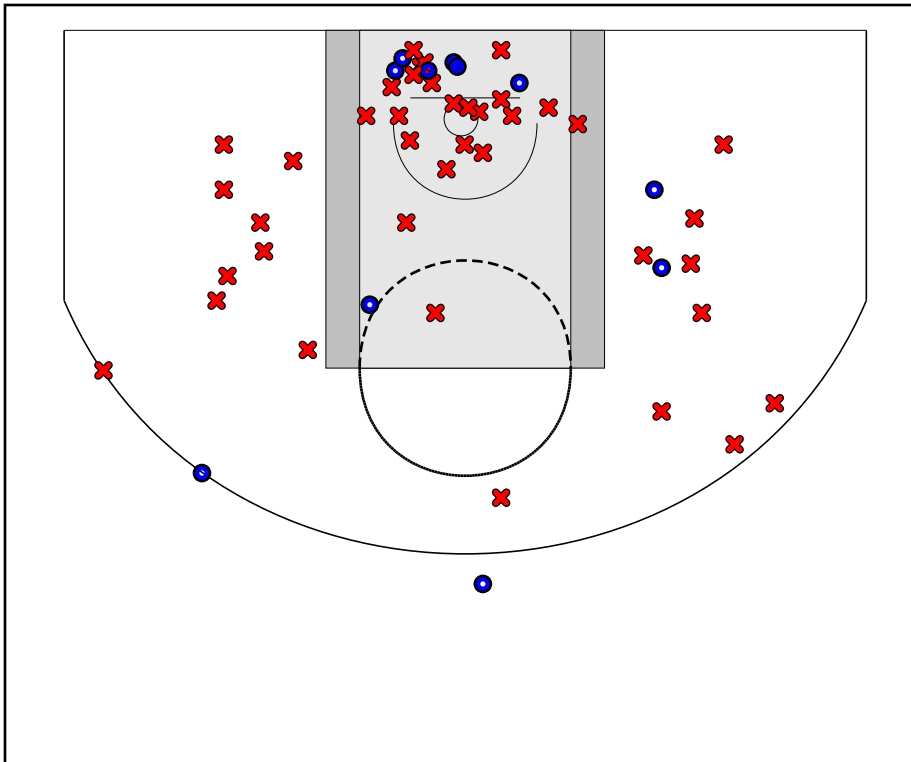

Seabrook

12/19/12 Rye A Team at Seabrook

	1	2	3	4	T
Rye A Team	15	2	3	6	26
Seabrook	7	5	6	6	24

#	Name	G	MIN	FGM	FGA	FG%	2PM	2PA	2P%	3PM	3PA	3P%	FTM	FTA	FT%	OREB	DREB	REB	AST	STL	BLK	DEF	TO	PF	CHG	PM	PTS
1	Seabrook	1	32	11	47	.234	11	46	.239	0	1	.000	0	0	.000	0	0	0	0	0	0	0	0	0	0	-2	22
	TEAM	0	0	0	0	.000	0	0	.000	0	0	.000	2	10	.200	0	0	0	0	0	0	0	7	13	0	0	2
	TOTALS	1	32	11	47	.234	11	46	.239	0	1	.000	2	10	.200	0	0	0	0	0	0	0	7	13	0	-2	24

Game Summary Comparison

Statistic	Rye A Team	Seabrook
Points	26	24
<i>Field Goals</i>	9 / 49	11 / 47
<i>2 Point</i>	8 / 45	11 / 46
<i>3 Point</i>	1 / 4	0 / 1
<i>Free Throws</i>	7 / 13	2 / 10
Assists	0	0
Rebounds	2	0
<i>Offensive</i>	1	0
<i>Defensive</i>	1	0
Blocks	2	0
Steals	5	0
Deflections	0	0
Turnovers	16	7
Charges Taken	0	0
Personal Fouls	11	13

Rye A Team

Seabrook

Rye A Team Turnovers

Period	Clock	Player	Turnover Type
1st Period	6:41	#14 Erin Dennehy	Other
1st Period	5:35	#34 Sammy Prial	Other
2nd Period	6:18	#24 Mary Ellen MacMillan	Other
2nd Period	5:57	#34 Sammy Prial	Other
2nd Period	5:57	#14 Erin Dennehy	Other
2nd Period	5:57	#21 Kelly Kendall	Other
3rd Period	4:23	#34 Sammy Prial	Other
3rd Period	4:23	#4 Libby Underwood	Other
3rd Period	3:52	#21 Kelly Kendall	Other
3rd Period	2:01	#22 Greta Ferdinand	Other
3rd Period	2:01	#21 Kelly Kendall	Other
4th Period	6:24	#4 Libby Underwood	Other
4th Period	5:20	#34 Sammy Prial	Other
4th Period	5:17	#34 Sammy Prial	Other
4th Period	4:17	#4 Libby Underwood	Other
4th Period	3:23	#4 Libby Underwood	Other

Seabrook Turnovers

Period	Clock	Player	Turnover Type
1st Period	7:20	Team	Other
3rd Period	4:23	Team	Other
3rd Period	3:00	Team	Other
3rd Period	2:01	Team	Other
4th Period	6:24	Team	Other
4th Period	6:16	Team	Other
4th Period	3:37	Team	Other