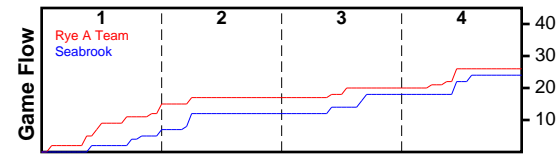

Rye A Team

12/19/12 Rye A Team at Seabrook

	1	2	3	4	T
Rye A Team	15	2	3	6	26
Seabrook	7	5	6	6	24