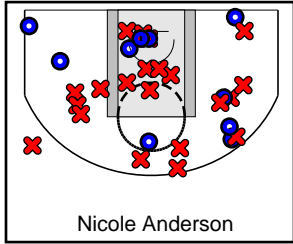

St. Patricks

2/5/13 St. Patricks at Rye A Team

	1	2	3	4	T
St. Patricks	14	0	11	4	29
Rye A Team	24	0	27	20	71

#	Name	G	MIN	FGM	FGA	FG%	2PM	2PA	2P%	3PM	3PA	3P%	FTM	FTA	FT%	OREB	DREB	REB	AST	STL	BLK	DEF	TO	PF	CHG	PM	PTS
0	Nicole Anderson	1	32	9	30	.300	9	30	.300	0	0	.000	3	4	.750	0	0	0	0	0	1	0	2	1	0	-42	21
1	St. Pats	1	32	4	31	.129	4	31	.129	0	0	.000	0	0	.000	0	0	0	0	0	0	0	1	0	0	-42	8
	TEAM	1	0	0	0	.000	0	0	.000	0	0	.000	0	0	.000	0	0	0	0	0	0	0	5	4	0	0	0
	TOTALS	1	32	13	61	.213	13	61	.213	0	0	.000	3	4	.750	0	0	0	0	0	1	0	8	5	0	-42	29