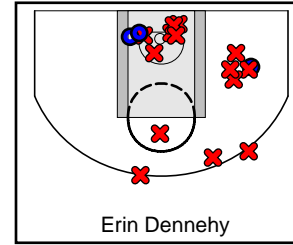

#	Name	G	MIN	FGM	FGA	FG%	2PM	2PA	2P%	3PM	3PA	3P%	FTM	FTA	FT%	OREB	DREB	REB	AST	STL	BLK	DEF	TO	PF	CHG	PM	PTS
4	Libby Underwood	1	32	16	30	.533	16	30	.533	0	0	.000	2	2	1.000	1	0	1	2	5	0	0	2	0	0	34	34
10	Maddie Guerin	1	26	0	0	.000	0	0	.000	0	0	.000	0	0	.000	0	0	0	0	0	0	0	1	0	0	16	0
12	Daria Moody	1	8	1	4	.250	1	4	.250	0	0	.000	0	0	.000	0	0	0	0	1	0	0	0	0	0	17	2
14	Erin Dennehy	1	6	3	17	.176	3	17	.176	0	0	.000	0	0	.000	0	0	0	0	2	0	0	1	1	0	25	6
20	Christine Kelly	0	0	0	0	.000	0	0	.000	0	0	.000	0	0	.000	0	0	0	0	0	0	0	0	0	0	0	0
21	Kelly Kendall	1	8	0	8	.000	0	8	.000	0	0	.000	0	0	.000	0	0	0	0	1	0	0	1	2	0	19	0
22	Greta Ferdinand	1	0	0	1	.000	0	1	.000	0	0	.000	0	0	.000	0	0	0	0	0	0	0	0	0	0	-4	0
23	Sydney Ludes	1	22	2	5	.400	2	5	.400	0	0	.000	1	2	.500	0	0	0	0	0	0	0	2	1	0	24	5
24	Mary Ellen MacMillan	1	25	1	3	.333	1	3	.333	0	0	.000	0	0	.000	0	0	0	0	0	0	0	0	0	0	27	2
25	Tori Pacquette	1	4	0	0	.000	0	0	.000	0	0	.000	0	0	.000	0	0	0	0	0	0	0	0	0	0	12	0
32	Jeanna Tibbetts	1	4	0	5	.000	0	5	.000	0	0	.000	0	0	.000	0	0	0	0	0	0	0	2	0	0	6	0
33	Morgan Kroitsch	1	0	0	1	.000	0	1	.000	0	0	.000	0	0	.000	0	0	0	0	0	1	0	0	0	0	2	0
34	Sammy Prial	1	29	11	18	.611	11	18	.611	0	0	.000	0	0	.000	0	0	0	0	0	0	0	1	1	0	32	22
	TEAM	0	0	0	0	.000	0	0	.000	0	0	.000	0	0	.000	0	0	0	0	0	0	0	0	0	0	0	0
	TOTALS	1	32	34	92	.370	34	92	.370	0	0	.000	3	4	.750	1	0	1	2	9	1	0	10	5	0	42	71