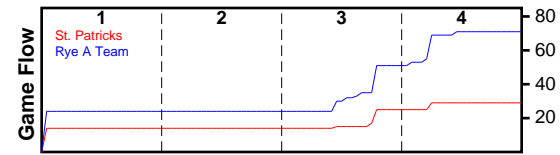

Rye A Team

2/5/13 St. Patricks at Rye A Team

	1	2	3	4	T
St. Patricks	14	0	11	4	29
Rye A Team	24	0	27	20	71