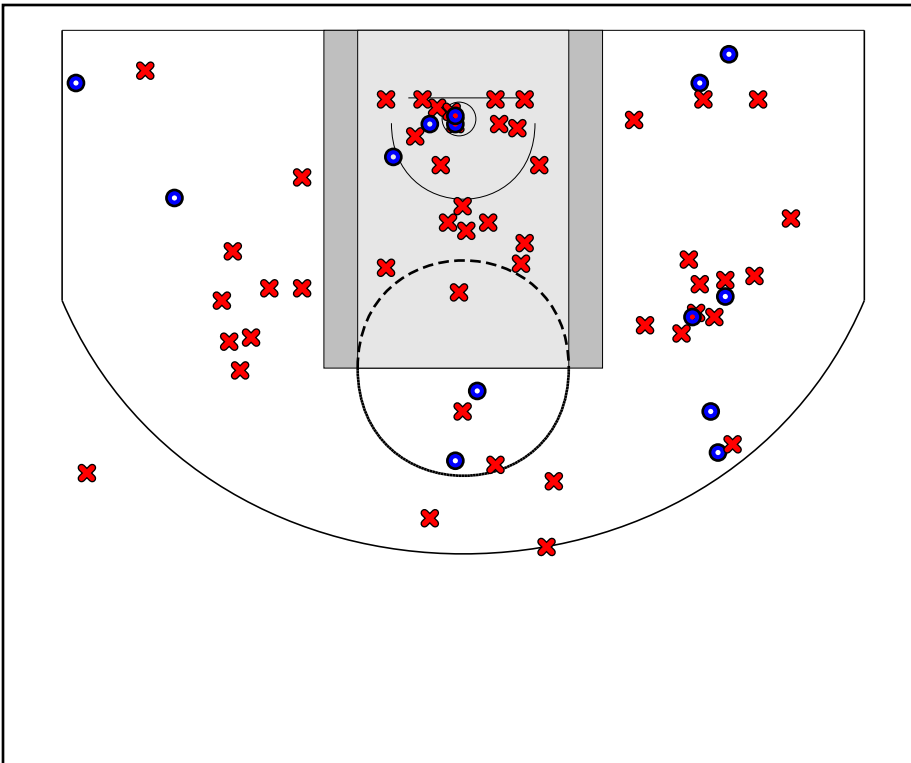

Game Summary Comparison

Statistic	St. Patricks	Rye A Team
Points	29	71
<i>Field Goals</i>	13 / 61	34 / 92
<i>2 Point</i>	13 / 61	34 / 92
<i>3 Point</i>	0 / 0	0 / 0
<i>Free Throws</i>	3 / 4	3 / 4
Assists	0	2
Rebounds	0	1
<i>Offensive</i>	0	1
<i>Defensive</i>	0	0
Blocks	1	1
Steals	0	9
Deflections	0	0
Turnovers	8	10
Charges Taken	0	0
Personal Fouls	5	5

St. Patricks