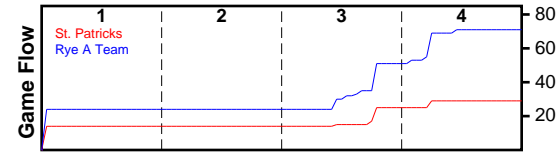

St. Patricks

2/5/13 St. Patricks at Rye A Team

	1	2	3	4	T
St. Patricks	14	0	11	4	29
Rye A Team	24	0	27	20	71

#	Name	G	MIN	FGM	FGA	FG%	2PM	2PA	2P%	3PM	3PA	3P%	FTM	FTA	FT%	OREB	DREB	REB	AST	STL	BLK	DEF	TO	PF	CHG	PM	PTS
0	Nicole Anderson	1	32	9	30	.300	9	30	.300	0	0	.000	3	4	.750	0	0	0	0	0	1	0	2	1	0	-42	21
1	St. Pats	1	32	4	31	.129	4	31	.129	0	0	.000	0	0	.000	0	0	0	0	0	0	0	1	0	0	-42	8
	TEAM	1	0	0	0	.000	0	0	.000	0	0	.000	0	0	.000	0	0	0	0	0	0	0	5	4	0	0	0
	TOTALS	1	32	13	61	.213	13	61	.213	0	0	.000	3	4	.750	0	0	0	0	0	1	0	8	5	0	-42	29