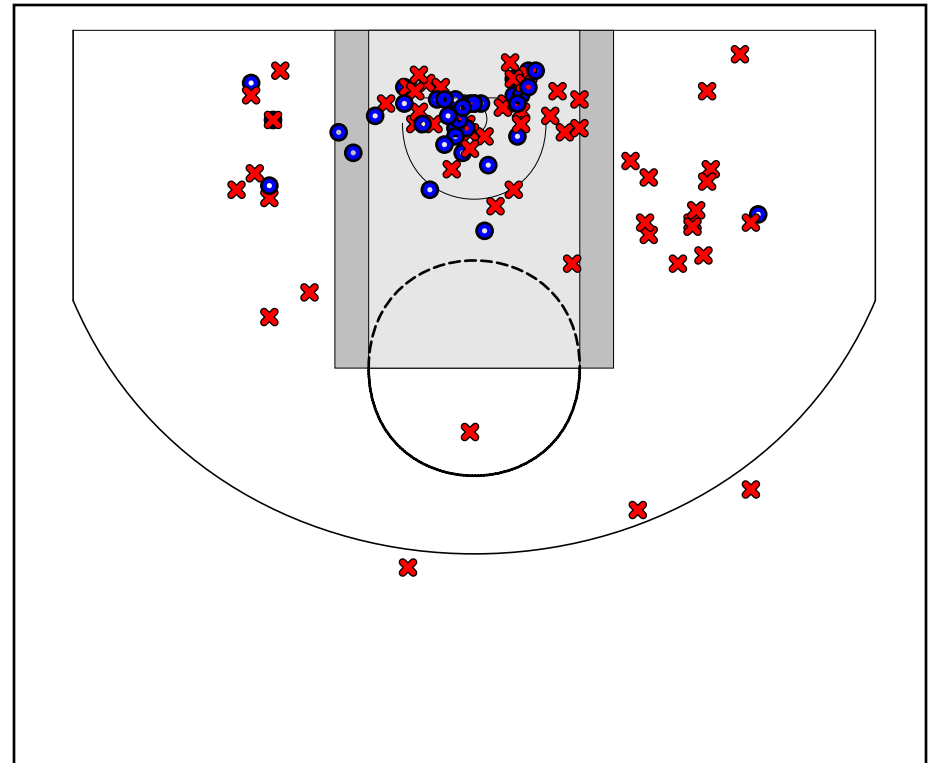

Game Summary Comparison

Statistic	St. Patricks	Rye A Team
Points	29	71
<i>Field Goals</i>	13 / 61	34 / 92
<i>2 Point</i>	13 / 61	34 / 92
<i>3 Point</i>	0 / 0	0 / 0
<i>Free Throws</i>	3 / 4	3 / 4
Assists	0	2
Rebounds	0	1
<i>Offensive</i>	0	1
<i>Defensive</i>	0	0
Blocks	1	1
Steals	0	9
Deflections	0	0
Turnovers	8	10
Charges Taken	0	0
Personal Fouls	5	5

Rye A Team