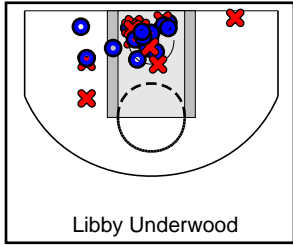

#	Name	G	MIN	FGM	FGA	FG%	2PM	2PA	2P%	3PM	3PA	3P%	FTM	FTA	FT%	OREB	DREB	REB	AST	STL	BLK	DEF	TO	PF	CHG	PM	PTS
4	Libby Underwood	1	32	16	30	.533	16	30	.533	0	0	.000	2	2	1.000	1	0	1	2	5	0	0	2	0	0	34	34
10	Maddie Guerin	1	26	0	0	.000	0	0	.000	0	0	.000	0	0	.000	0	0	0	0	0	0	0	1	0	0	16	0
12	Daria Moody	1	8	1	4	.250	1	4	.250	0	0	.000	0	0	.000	0	0	0	0	1	0	0	0	0	0	17	2
14	Erin Dennehy	1	6	3	17	.176	3	17	.176	0	0	.000	0	0	.000	0	0	0	0	2	0	0	1	1	0	25	6
20	Christine Kelly	0	0	0	0	.000	0	0	.000	0	0	.000	0	0	.000	0	0	0	0	0	0	0	0	0	0	0	0
21	Kelly Kendall	1	8	0	8	.000	0	8	.000	0	0	.000	0	0	.000	0	0	0	0	1	0	0	1	2	0	19	0
22	Greta Ferdinand	1	0	0	1	.000	0	1	.000	0	0	.000	0	0	.000	0	0	0	0	0	0	0	0	0	0	-4	0
23	Sydney Ludes	1	22	2	5	.400	2	5	.400	0	0	.000	1	2	.500	0	0	0	0	0	0	0	2	1	0	24	5
24	Mary Ellen MacMillan	1	25	1	3	.333	1	3	.333	0	0	.000	0	0	.000	0	0	0	0	0	0	0	0	0	0	27	2
25	Tori Pacquette	1	4	0	0	.000	0	0	.000	0	0	.000	0	0	.000	0	0	0	0	0	0	0	0	0	0	12	0
32	Jeanna Tibbetts	1	4	0	5	.000	0	5	.000	0	0	.000	0	0	.000	0	0	0	0	0	0	0	2	0	0	6	0
33	Morgan Kroitsch	1	0	0	1	.000	0	1	.000	0	0	.000	0	0	.000	0	0	0	0	0	1	0	0	0	0	2	0
34	Sammy Prial	1	29	11	18	.611	11	18	.611	0	0	.000	0	0	.000	0	0	0	0	0	0	0	1	1	0	32	22
	TEAM	0	0	0	0	.000	0	0	.000	0	0	.000	0	0	.000	0	0	0	0	0	0	0	0	0	0	0	0
	TOTALS	1	32	34	92	.370	34	92	.370	0	0	.000	3	4	.750	1	0	1	2	9	1	0	10	5	0	42	71